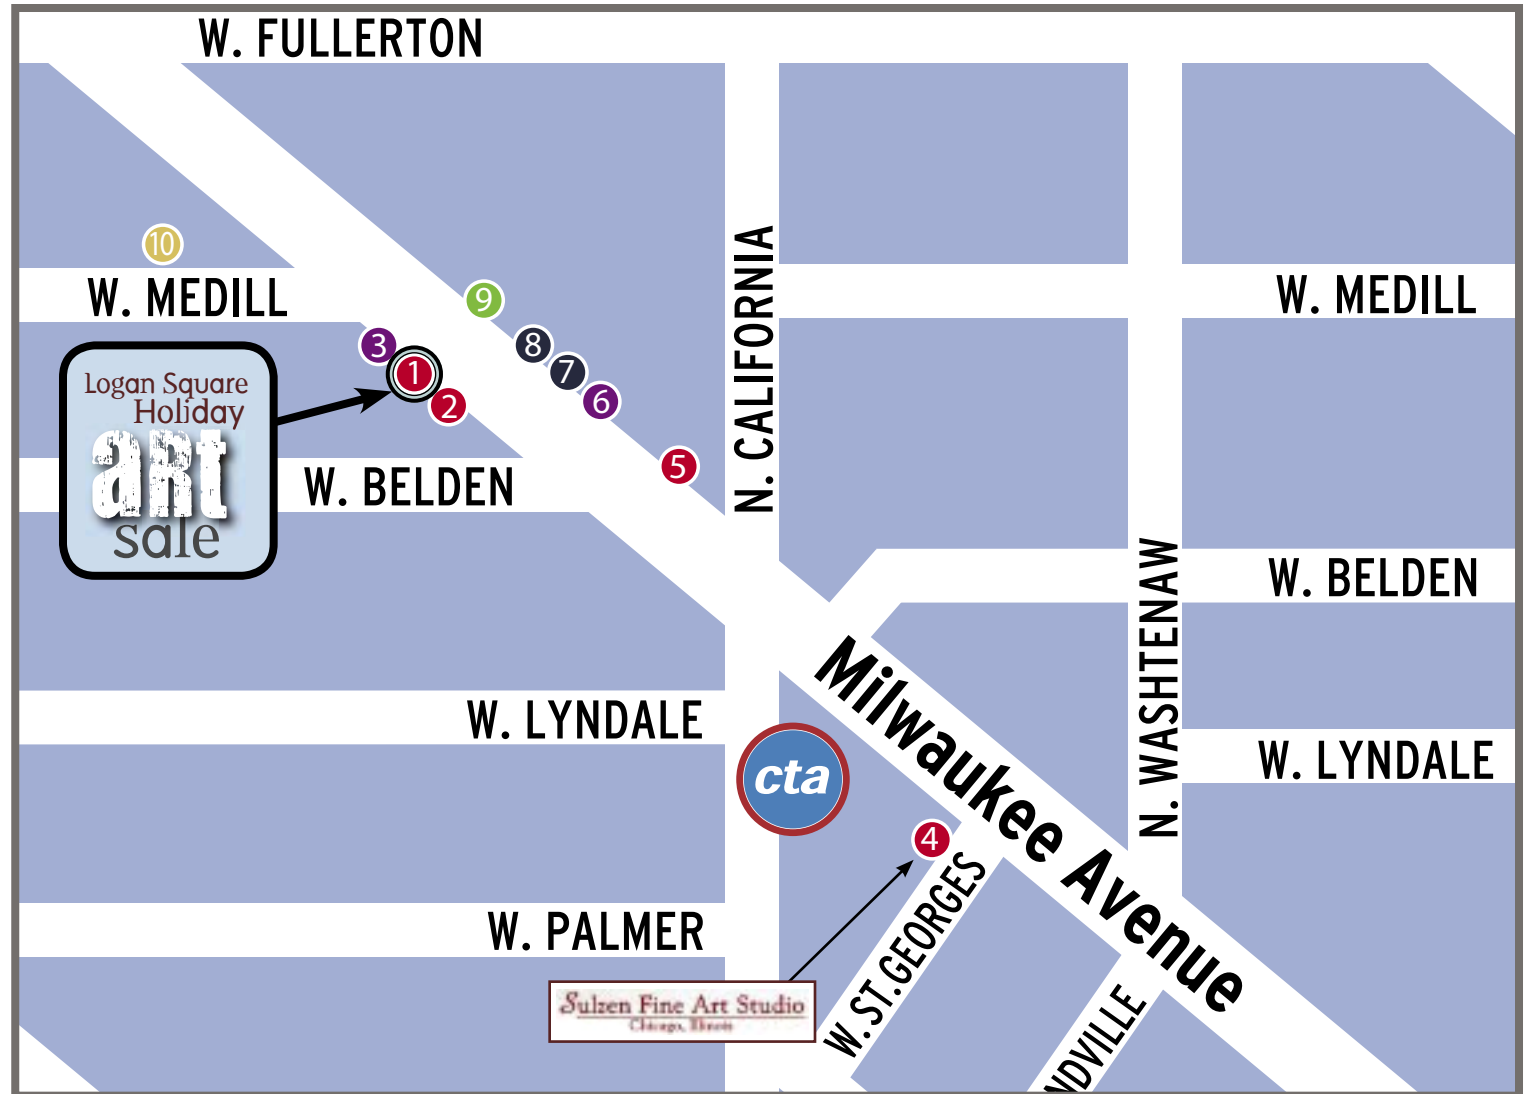

Event Summary

What: Logan Square Holiday Art Sale & Winter Celebration

A 1-day/2-block extravaganza with a flurry of activities including art, artists, and fun!

When: Saturday, December 4, 2pm-9pm

Where: • **Logan Square Holiday Art Sale:** 2338 North Milwaukee, 2nd floor (Cole's Bar)
• **Winter Celebration:** California/Milwaukee Area — 2200-2300 N. Milwaukee Avenue
SEE detail page or website for information and venues (Milwaukee, between St. Georges Ct. & Medill—California Blueline Stop. Off the Milwaukee, Fullerton, & California buses)

###

Logan Square
Holiday
art
sale
& Winter
Celebration

Sat Dec 4 | 2pm-9pm

Begin at the
Logan Square Holiday Art Sale
at Cole's, 2338 N. Milwaukee

Then experience the entire
Winter Celebration.
Visit area artists & businesses.
Includes exhibits, open studios,
local fine art and crafts,
music, & more!

2200-2300 N Milwaukee:
off the California Blueline Stop

Organized by AnySquared Projects
and Madame Platypus

www.AnySquared.com
LSArtSale@gmail.com

AnySquared is an artists collaborative
that organized events and exhibitions.

(1 block from California & Milwaukee walk southeast on Milwaukee)

Cafe Mustache | CRAFTS & MUSIC

2-9pm Featuring local crafts

7:30pm Musical Tribute to John Lennon

2313 N. Milwaukee Avenue

Local crafters (artists TBA). Tribute to John Lennon features several Logan Square musicians (lineup TBA) performing interpretations of the songs of Lennon to commemorate the 30th anniversary of his death.